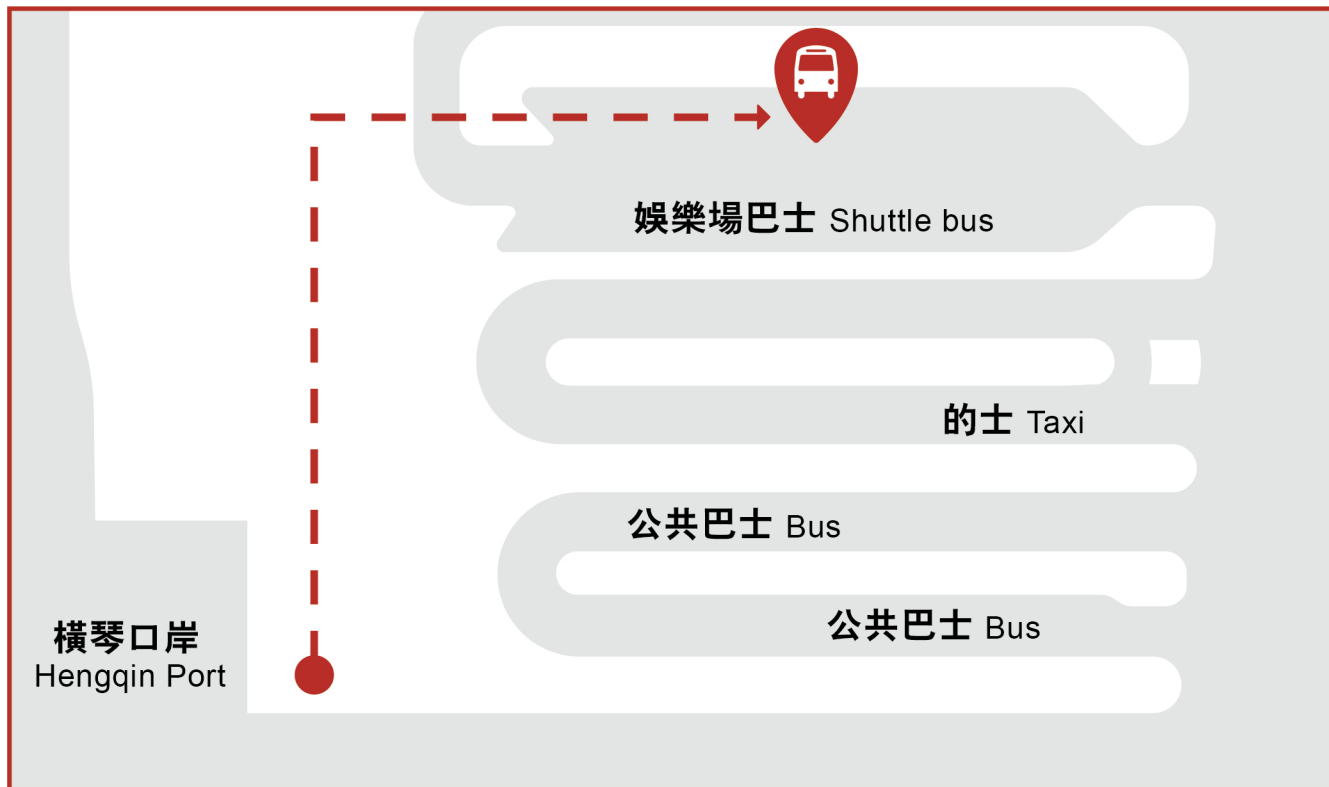

上下客地點只供參考，並將根據交通事務局指引適時作出相應安排。巴士抵站時間會因實際路面情況（例如擠塞、意外或延誤）而有變，敬請見諒。

The arrival time may change subject to the road conditions (traffic congestion, accident or delay), sorry for inconvenience caused. The pick-up and drop-off locations are for reference only, and corresponding arrangements will be made in due course according to the guidelines of the Transport Bureau.

路線及時間表
Route & Schedule

LISBOETA
澳門葡京人
MACAU

電話 T +853 8882 6888 電郵 E info@lisboetamacau.com
www.lisboetamacau.com

澳門葡京人 Lisboeta Macau

橫琴口岸

HENGQIN PORT

路線 ROUTE 2	橫琴口岸 Hengqin Port		澳門葡京人 Lisboeta Macau
	往「澳門葡京人」 To Lisboeta Macau	由「澳門葡京人」出發 From Lisboeta Macau	班次 Frequency
11:00 - 14:00	11:30 - 13:30	約 60 分鐘 mins	
15:30 - 19:30	15:00 - 20:00		