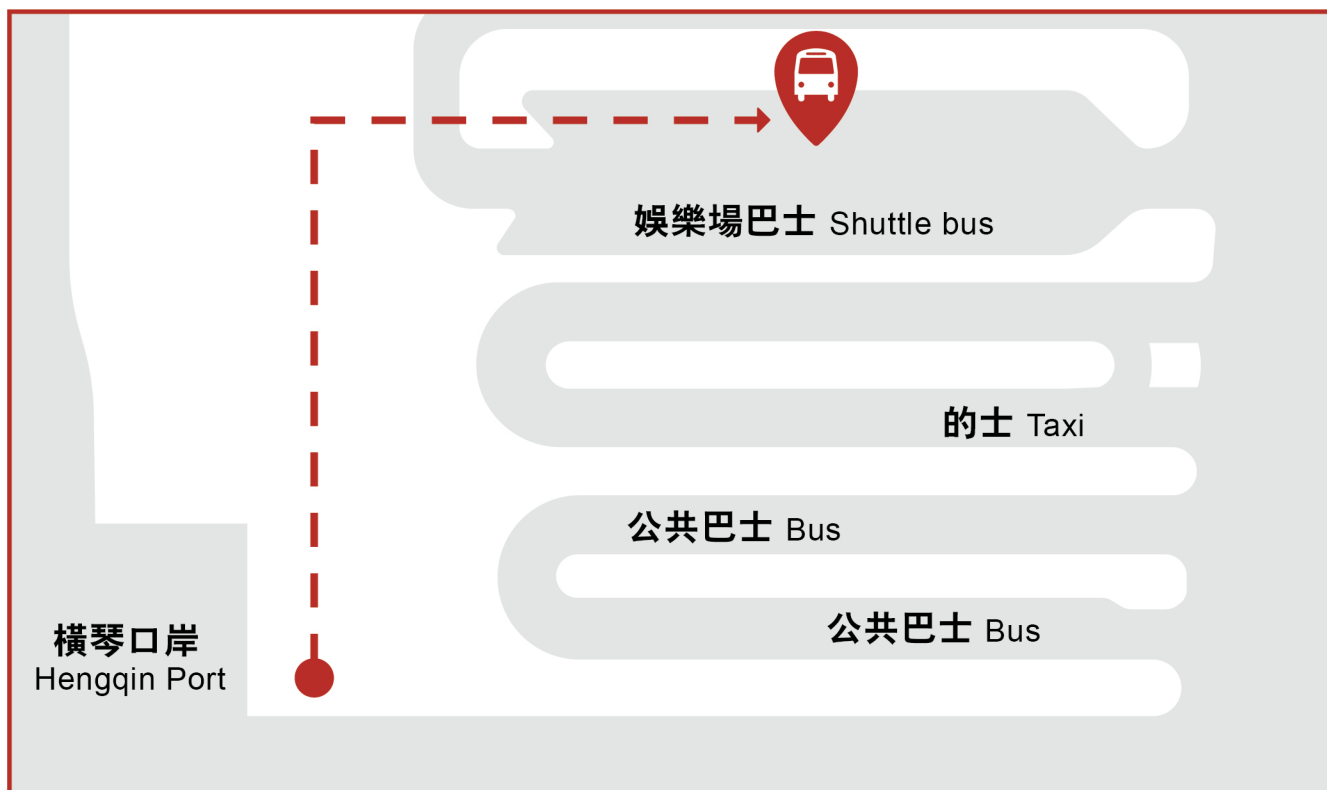

上下客地點只供參考，並將根據交通事務局指引適時作出相應安排。巴士抵站時間會因實際路面情況（例如擠塞、意外或延誤）而有變，敬請見諒。

The arrival time may change subject to the road conditions (traffic congestion, accident or delay), sorry for inconvenience caused. The pick-up and drop-off locations are for reference only, and corresponding arrangements will be made in due course according to the guidelines of the Transport Bureau.

路線及時間表
Route & Schedule

LISBOETA
澳門葡京人
MACAU

電話 T +853 8882 6888 電郵 E info@lisboetamacau.com
www.lisboetamacau.com

澳門葡京人 Lisboeta Macau

橫琴口岸

HENGQIN PORT

路線 ROUTE 2	橫琴口岸 Hengqin Port	◀▶ 澳門葡京人 Lisboeta Macau	
	往「澳門葡京人」 To Lisboeta Macau	由「澳門葡京人」出發 From Lisboeta Macau	班次 Frequency
	11:00 - 14:00	11:30 - 13:30	約 60 分鐘 mins
	15:30 - 19:30	15:00 - 20:00	